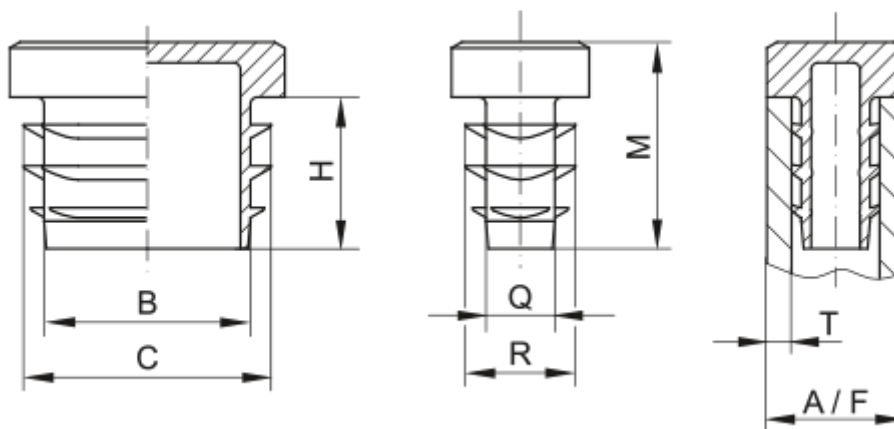

Article number: 59GPN270R2015152

Description: KLEE Square plugs GPN 270 - 20x15 (Wall thickness 1,5-2)

Measures

A = 20x15

B = 15

C = 18

H = 11

M = 15

Q = 10

R = 13

T = 1,5-2